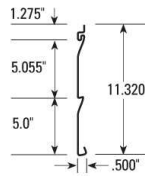

### DURATUFF SELECT / COLOURSCAPES

Pieces per carton.....10 (20mm)  
 Pieces per carton.....6 (30mm)  
 Length per piece.....5.8mtr  
 Sq mtr per piece.....1.48m<sup>2</sup>  
 Length per piece.....8.0mtr  
 Sq mtr per piece.....2.04m<sup>2</sup>  
 Cover per piece.....255mm

### DOUBLE 5 DESIGNER

Pieces per carton.....18  
 Length per piece.....5.8mtr  
 Sq mtr per piece.....1.48m<sup>2</sup>  
 Pieces per carton.....12  
 Length per piece.....8.0mtr  
 Sq mtr per piece.....2.04m<sup>2</sup>  
 Cover per piece.....255mm

### DOUBLE 5 TRADITIONAL

Pieces per carton.....20  
 Length per piece.....5.8mtr  
 Sq mtr per piece.....1.48m<sup>2</sup>  
 Cover per piece.....255mm

### UNIVERSAL OUTSIDE CORNER POST

UNIVERSAL WOODGRAIN

Pieces per carton.....10 (20mm)  
 Length per piece.....3.05mtr  
 Pieces per carton.....8 (30mm)  
 Length per piece.....3.05mtr