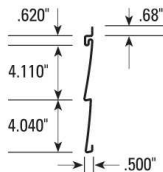

### DURATUFF SELECT / COLOURSCAPES

Pieces per carton.....10 (20mm)  
 Pieces per carton.....6 (30mm)  
 Length per piece.....5.8mtr  
 Sq mtr per piece.....1.48m<sup>2</sup>  
 Length per piece.....8.0mtr  
 Sq mtr per piece.....2.04m<sup>2</sup>  
 Cover per piece.....255mm

### DOUBLE 5 DESIGNER

Pieces per carton.....18  
 Length per piece.....5.8mtr  
 Sq mtr per piece.....1.48m<sup>2</sup>  
 Pieces per carton.....12  
 Length per piece.....8.0mtr  
 Sq mtr per piece.....2.04m<sup>2</sup>  
 Cover per piece.....255mm

### DOUBLE 5 TRADITIONAL

Pieces per carton.....20  
 Length per piece.....5.8mtr  
 Sq mtr per piece.....1.48m<sup>2</sup>  
 Cover per piece.....255mm

### DOUBLE 4 TRADITIONAL

Pieces per carton.....24  
 Length per piece.....3.81mtr  
 Sq mtr per piece.....0.762m<sup>2</sup>  
 Cover per piece.....200mm