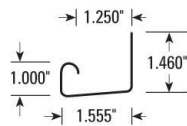

### DOUBLE 4 TRADITIONAL

Pieces per carton.....24  
 Length per piece.....3.81mtr  
 Sq mtr per piece.....0.762m<sup>2</sup>  
 Cover per piece.....200mm

### UNIVERSAL OUTSIDE CORNER POST

UNIVERSAL WOODGRAIN

Pieces per carton.....10 (20mm)  
 Length per piece.....3.05mtr  
 Pieces per carton.....8 (30mm)  
 Length per piece.....3.05mtr

# Duratuff Select Premium Vinyl Siding and Accessories Cont.

**UNIVERSAL J-CHANNEL 1"**  
MATTE FINISH

Pieces per carton.....40  
Length per piece.....3.81mtr  
*\*To suit 20mm insulated boards*

**1-1/4" J-CHANNEL 1"** MATTE FINISH

Pieces per carton.....40  
Length per piece.....3.81mtr  
*\*To suit 30mm insulated boards*

**FINISH TRIM**  
MATTE FINISH

Pieces per carton.....20  
Length per piece.....3.81mtr

**STARTER STRIP**

Pieces per carton.....40  
Length per piece.....3.81mtr