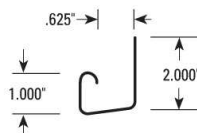

5/8" J-CHANNEL MATTE FINISH

Pieces per carton.....40
Length per piece.....3.81mtr
*To suit Soffit and Chamfer boards