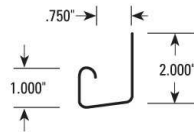

UNIVERSAL J-CHANNEL 1"
MATTE FINISH