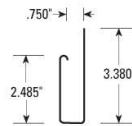

DESIGNER WINDOW CASING
MATTE FINISH