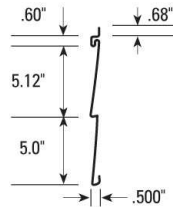

### DURATUFF SELECT / COLOURSCAPES

Pieces per carton.....10 (20mm)  
 Pieces per carton.....6 (30mm)  
 Length per piece.....5.8mtr  
 Sq mtr per piece.....1.48m<sup>2</sup>  
 Length per piece.....8.0mtr  
 Sq mtr per piece.....2.04m<sup>2</sup>  
 Cover per piece.....255mm

### DOUBLE 5 DESIGNER

Pieces per carton.....18  
 Length per piece.....5.8mtr  
 Sq mtr per piece.....1.48m<sup>2</sup>  
 Pieces per carton.....12  
 Length per piece.....8.0mtr  
 Sq mtr per piece.....2.04m<sup>2</sup>  
 Cover per piece.....255mm

### DOUBLE 5 TRADITIONAL

Pieces per carton.....20  
 Length per piece.....5.8mtr  
 Sq mtr per piece.....1.48m<sup>2</sup>  
 Cover per piece.....255mm

### DOUBLE 4 TRADITIONAL

Pieces per carton.....24  
 Length per piece.....3.81mtr  
 Sq mtr per piece.....0.762m<sup>2</sup>  
 Cover per piece.....200mm