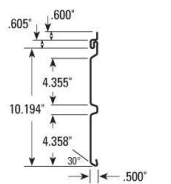

### DOUBLE 5 DESIGNER

Pieces per carton.....18  
 Length per piece.....5.8mtr  
 Sq mtr per piece.....1.48m<sup>2</sup>  
 Pieces per carton.....12  
 Length per piece.....8.0mtr  
 Sq mtr per piece.....2.04m<sup>2</sup>  
 Cover per piece.....255mm

### DOUBLE 5 TRADITIONAL

Pieces per carton.....20  
 Length per piece.....5.8mtr  
 Sq mtr per piece.....1.48m<sup>2</sup>  
 Cover per piece.....255mm

### DOUBLE 4 TRADITIONAL

Pieces per carton.....24  
 Length per piece.....3.81mtr  
 Sq mtr per piece.....0.762m<sup>2</sup>  
 Cover per piece.....200mm

### DOUBLE 5 SOFFIT BRUSH FINISH

SOLID

Pieces per carton.....20  
 Length per piece.....3.66mtr  
 Sq mtr per piece.....0.93m<sup>2</sup>  
 Cover per piece.....255mm