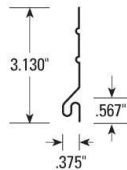

### UNIVERSAL OUTSIDE CORNER POST

UNIVERSAL WOODGRAIN

Pieces per carton.....10 (20mm)  
 Length per piece.....3.05mtr  
 Pieces per carton.....8 (30mm)  
 Length per piece.....3.05mtr

### 5/8" J-CHANNEL MATTE FINISH

Pieces per carton.....40  
 Length per piece.....3.81mtr  
 \*To suit Soffit and Chamfer boards

# Duratuff Select Premium Vinyl Siding and Accessories Cont.

**UNIVERSAL J-CHANNEL 1"**  
MATTE FINISH

Pieces per carton.....40  
Length per piece.....3.81mtr  
*\*To suit 20mm insulated boards*

**1-1/4" J-CHANNEL 1"** MATTE FINISH

Pieces per carton.....40  
Length per piece.....3.81mtr  
*\*To suit 30mm insulated boards*

**FINISH TRIM**  
MATTE FINISH

Pieces per carton.....20  
Length per piece.....3.81mtr

**STARTER STRIP**

Pieces per carton.....40  
Length per piece.....3.81mtr