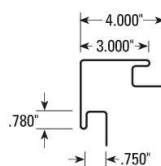

### DOUBLE 5 DESIGNER

Pieces per carton.....18  
 Length per piece.....5.8mtr  
 Sq mtr per piece.....1.48m<sup>2</sup>  
 Pieces per carton.....12  
 Length per piece.....8.0mtr  
 Sq mtr per piece.....2.04m<sup>2</sup>  
 Cover per piece.....255mm

### DOUBLE 4 TRADITIONAL

Pieces per carton.....24  
 Length per piece.....3.81mtr  
 Sq mtr per piece.....0.762m<sup>2</sup>  
 Cover per piece.....200mm

### DOUBLE 5 SOFFIT BRUSH FINISH

SOLID

Pieces per carton.....20  
 Length per piece.....3.66mtr  
 Sq mtr per piece.....0.93m<sup>2</sup>  
 Cover per piece.....255mm

### UNIVERSAL OUTSIDE CORNER POST

UNIVERSAL WOODGRAIN

Pieces per carton.....10 (20mm)  
 Length per piece.....3.05mtr  
 Pieces per carton.....8 (30mm)  
 Length per piece.....3.05mtr