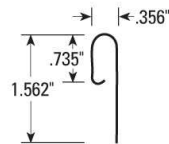

### DOUBLE 5 DESIGNER

Pieces per carton.....18  
 Length per piece.....5.8mtr  
 Sq mtr per piece.....1.48m<sup>2</sup>  
 Pieces per carton.....12  
 Length per piece.....8.0mtr  
 Sq mtr per piece.....2.04m<sup>2</sup>  
 Cover per piece.....255mm

### UNIVERSAL OUTSIDE CORNER POST

UNIVERSAL WOODGRAIN

Pieces per carton.....10 (20mm)  
 Length per piece.....3.05mtr  
 Pieces per carton.....8 (30mm)  
 Length per piece.....3.05mtr

# Duratuff Select Premium Vinyl Siding and Accessories Cont.

**UNIVERSAL J-CHANNEL 1"**  
MATTE FINISH

Pieces per carton.....40  
Length per piece.....3.81mtr  
*\*To suit 20mm insulated boards*

**1-1/4" J-CHANNEL 1"** MATTE FINISH

Pieces per carton.....40  
Length per piece.....3.81mtr  
*\*To suit 30mm insulated boards*

**FINISH TRIM**  
MATTE FINISH

Pieces per carton.....20  
Length per piece.....3.81mtr

**STARTER STRIP**

Pieces per carton.....40  
Length per piece.....3.81mtr