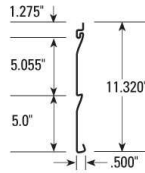

### DURATUFF SELECT / COLOURSCAPES

Pieces per carton.....10 (20mm)  
 Pieces per carton.....6 (30mm)  
 Length per piece.....5.8mtr  
 Sq mtr per piece.....1.48m<sup>2</sup>  
 Length per piece.....8.0mtr  
 Sq mtr per piece.....2.04m<sup>2</sup>  
 Cover per piece.....255mm

### DOUBLE 5 DESIGNER

Pieces per carton.....18  
 Length per piece.....5.8mtr  
 Sq mtr per piece.....1.48m<sup>2</sup>  
 Pieces per carton.....12  
 Length per piece.....8.0mtr  
 Sq mtr per piece.....2.04m<sup>2</sup>  
 Cover per piece.....255mm

### DOUBLE 5 TRADITIONAL

Pieces per carton.....20  
 Length per piece.....5.8mtr  
 Sq mtr per piece.....1.48m<sup>2</sup>  
 Cover per piece.....255mm

### UNIVERSAL OUTSIDE CORNER POST

UNIVERSAL WOODGRAIN

Pieces per carton.....10 (20mm)  
 Length per piece.....3.05mtr  
 Pieces per carton.....8 (30mm)  
 Length per piece.....3.05mtr